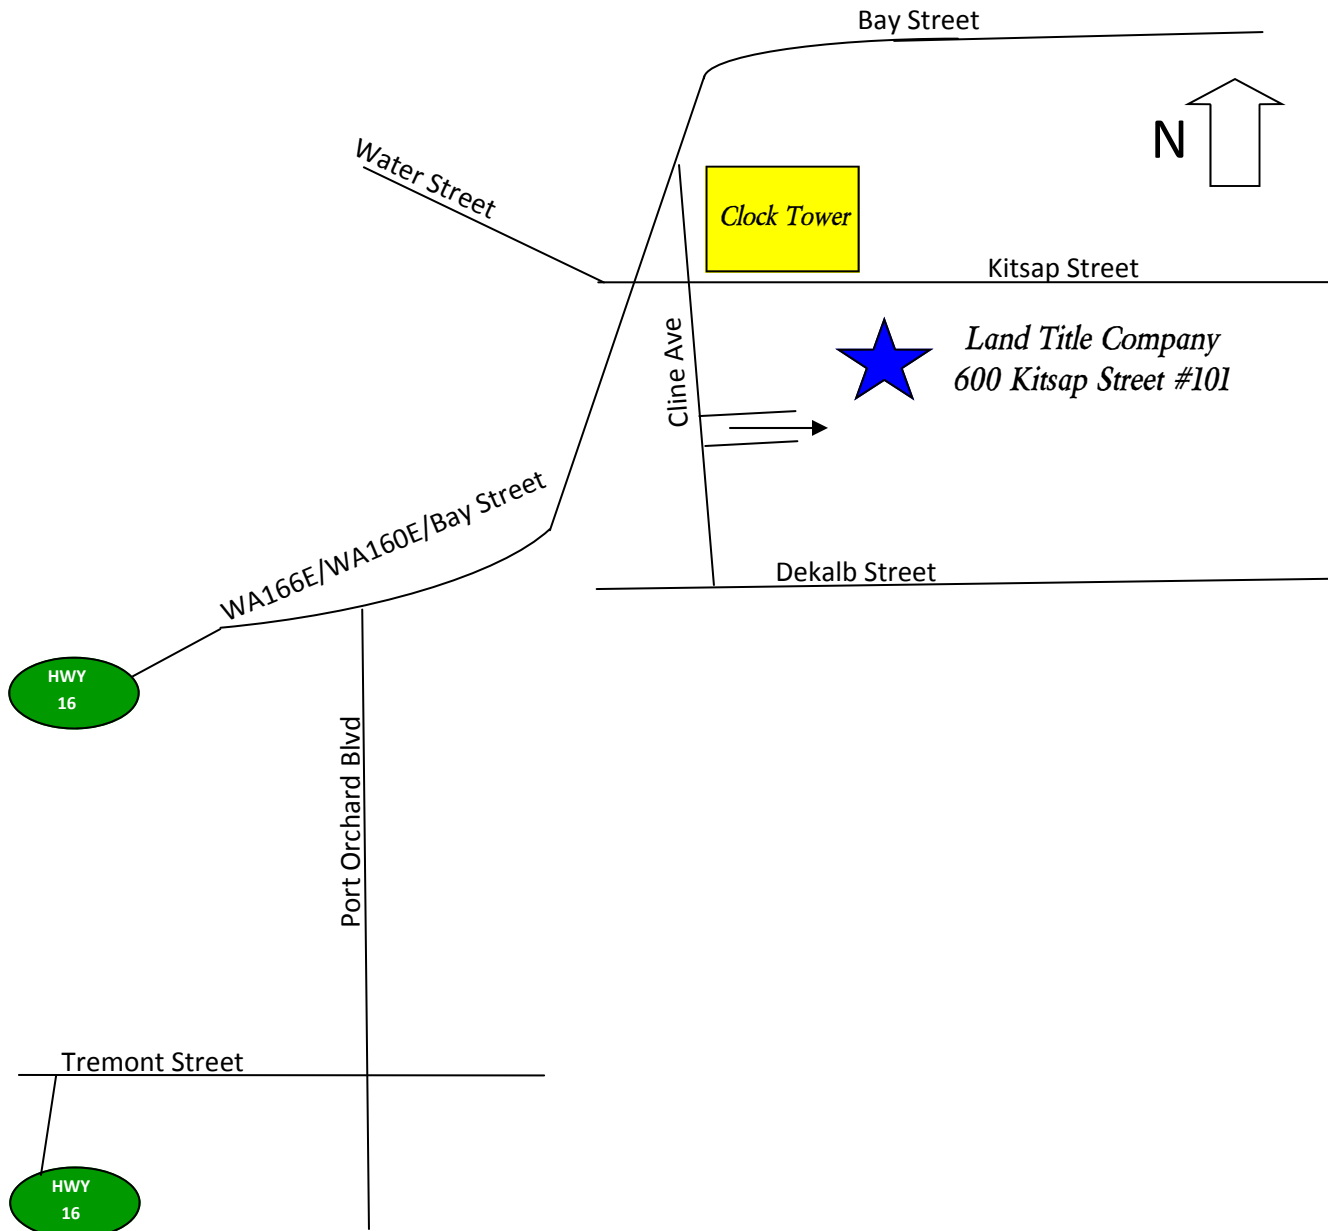

**DIRECTIONS TO  
LAND TITLE COMPANY  
PORT ORCHARD ESCROW  
OFFICE**

**FROM BREMERTON/SILVERDALE**

- ◆ Take Hwy 3 South
- ◆ Slight left turn onto WA-16
- ◆ Stay straight to go onto WA-166
- ◆ WA-166 Becomes SW Bay Street
- ◆ Turn Right onto Kitsap Street
- ◆ Immediately Turn Right onto Cline Ave
- ◆ Driveway on your left for Greenwood Building

**FROM TACOMA**

- ◆ Take Hwy 3 North
- ◆ Exit at Old Clifton Road/ Tremont Street
- ◆ Turn right onto Tremont Street
- ◆ Take left onto Port Orchard Blvd (3rd light)
- ◆ Turn right on WA-166 SW Bay Street
- ◆ Turn right onto Kitsap Street
- ◆ Immediately Turn Right onto Cline Ave
- ◆ Driveway on your left for Greenwood Building