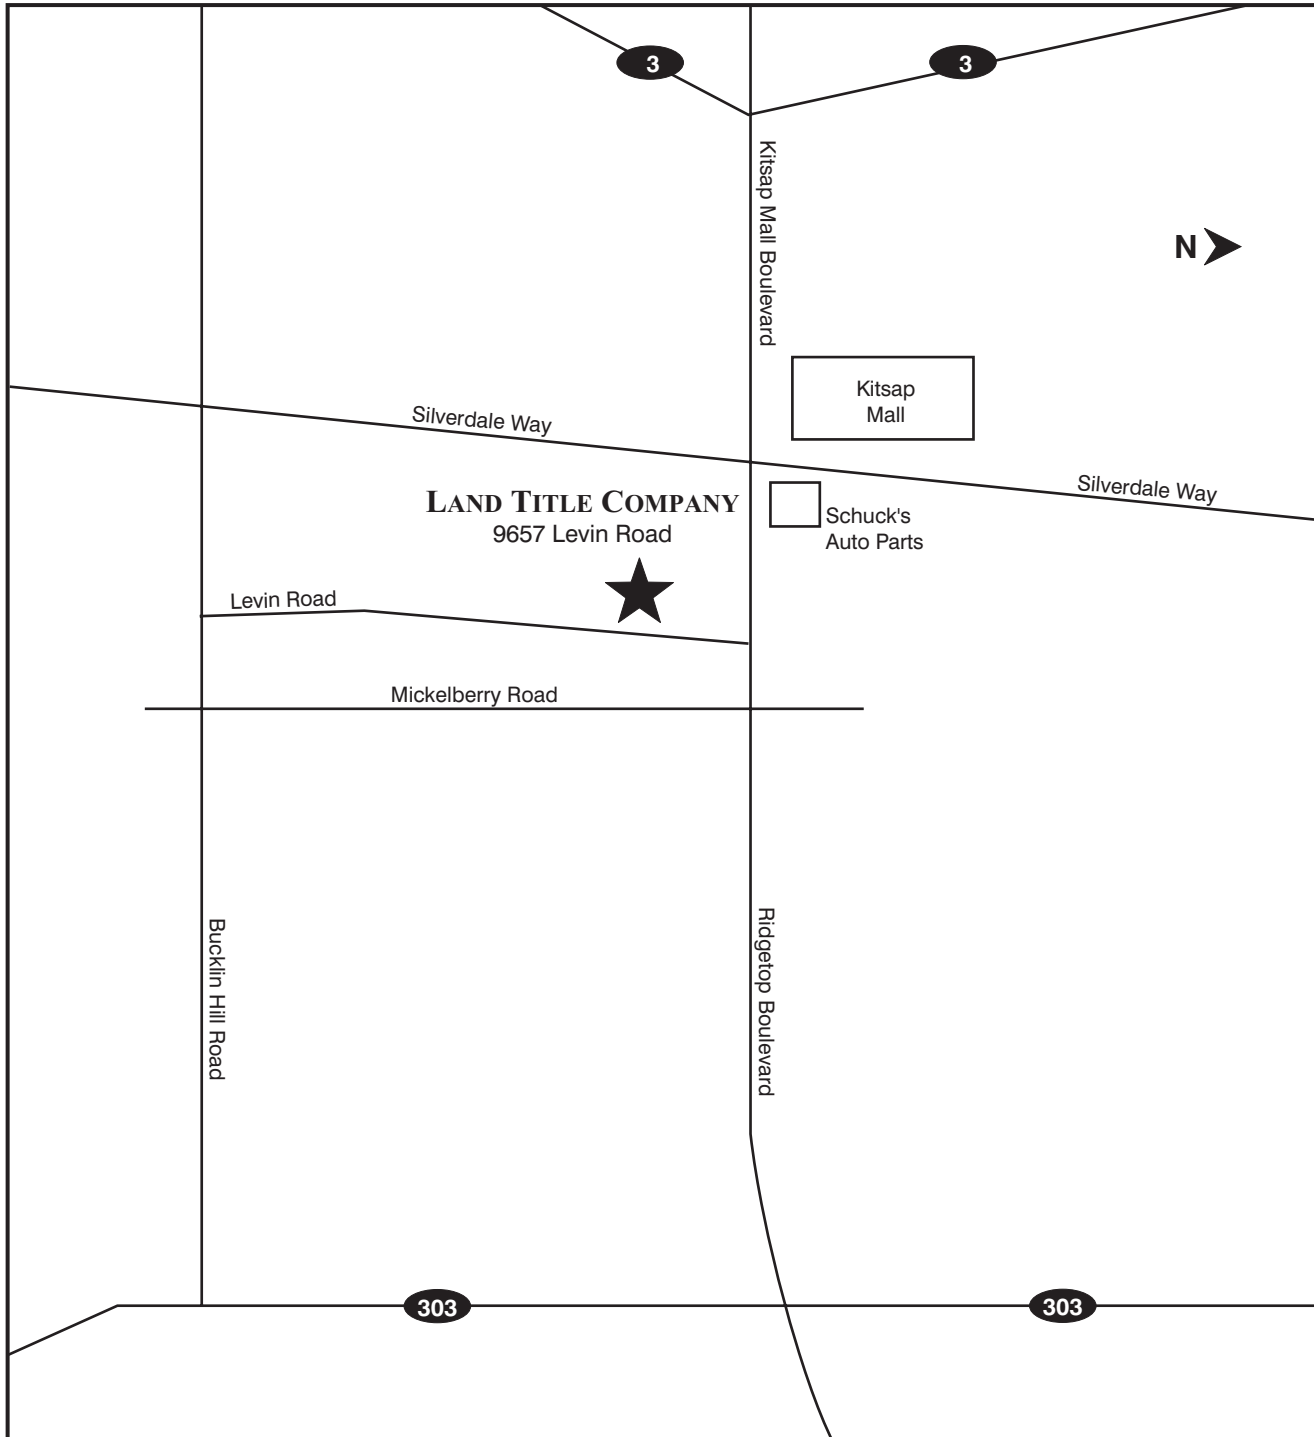

Directions to Land Title Company Silverdale Title & Escrow Offices

From Bremerton

- Take Hwy. 3 North
- Exit at Kitsap Mall
- Turn right at light
- Stay on Kitsap Mall Blvd. (it turns into Ridgetop Blvd.)
- Turn right on Levin Rd.

— or —

- From East Bremerton, take Hwy. 303 toward Silverdale
- Exit at Ridgetop Blvd.
- Turn left at stop sign
- Turn left on Levin

From Poulsbo

- Take Hwy. 3 South
- Exit Kitsap Mall Blvd.
- Turn left at light
- Stay on Kitsap Mall Blvd. (it turns into Ridgetop Blvd.)
- Turn right on Levin Rd.

— or —

- Take Viking Way, which turns into Silverdale Way
- Continue onto Silverdale Way, past the mall
- Turn left on Ridgetop Blvd.
- Turn right on Levin